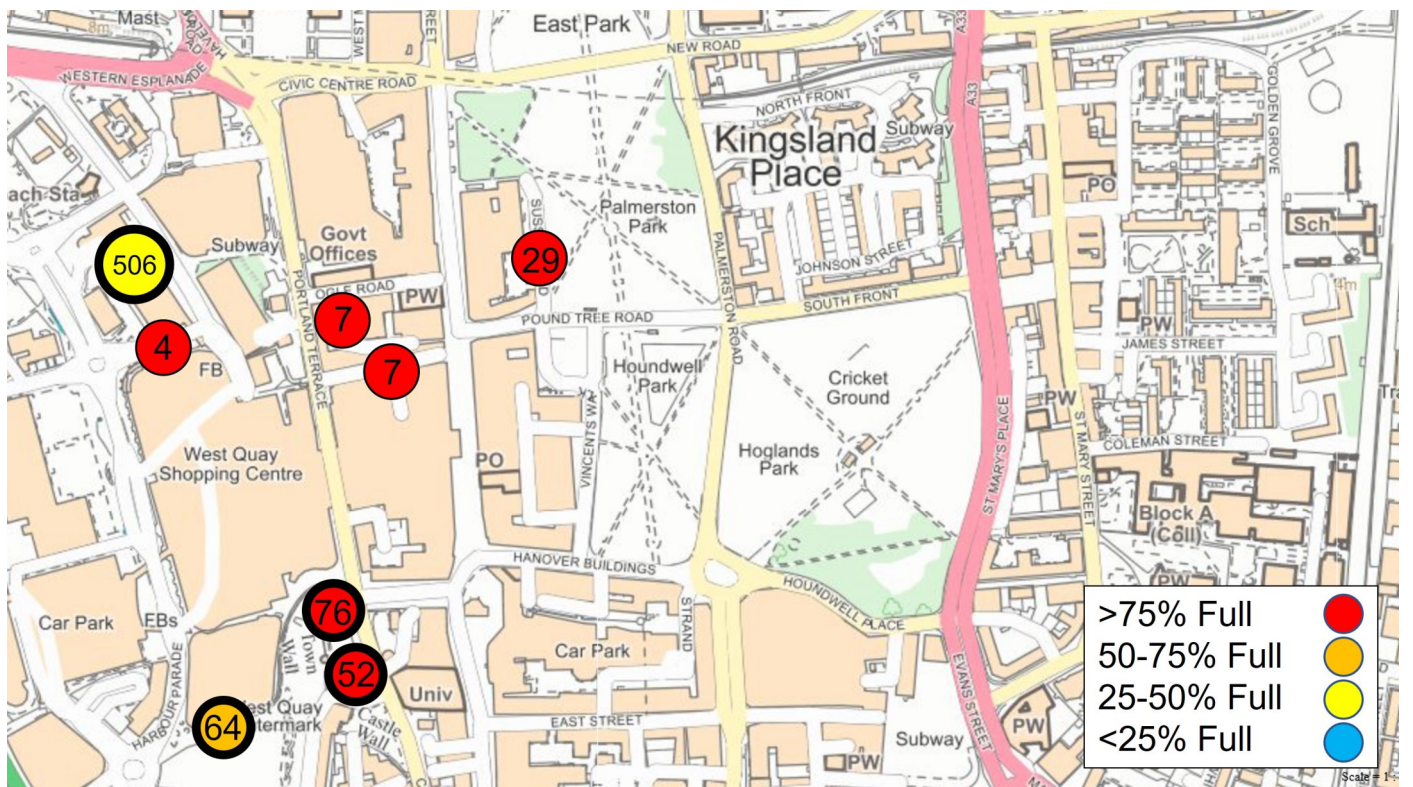

City Centre North—Friday 10th June 2022 19:00 to 20:00

City Centre North—Tuesday 10th June 2022 19:00 to 20:00

City Centre Core—Friday 10th June 2022 19:00 to 20:00

City Centre Core—Tuesday 10th June 2022 19:00 to 20:00

City Centre South—Friday 10th June 2022 19:00 to 20:00

City Centre South—Tuesday 10th June 2022 19:00 to 20:00