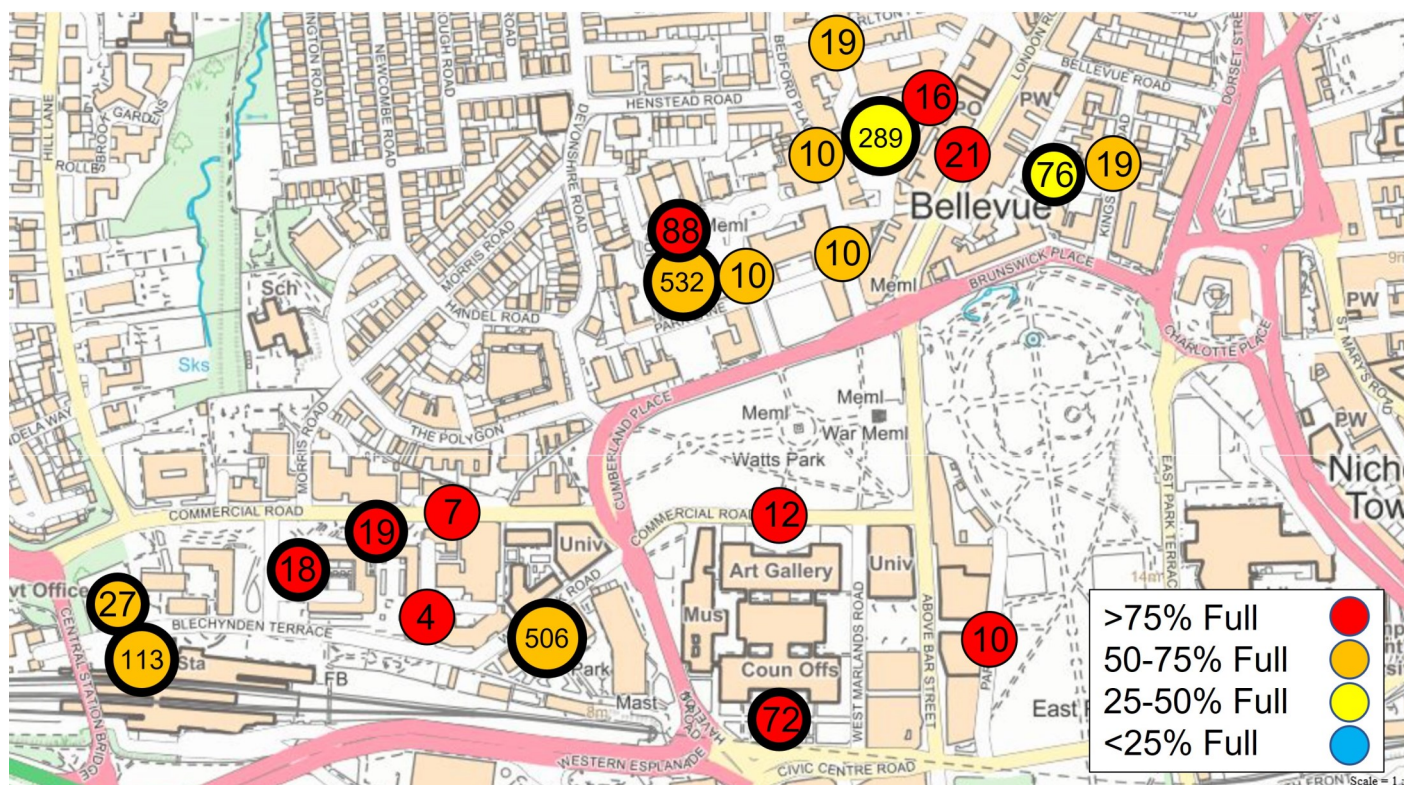

City Centre North—Friday 10th June 2022 19:00 to 20:00

City Centre North—Tuesday 10th June 2022 19:00 to 20:00

City Centre Core—Friday 10th June 2022 19:00 to 20:00

City Centre Core—Tuesday 10th June 2022 19:00 to 20:00

City Centre South—Friday 10th June 2022 19:00 to 20:00

City Centre South—Tuesday 10th June 2022 19:00 to 20:00