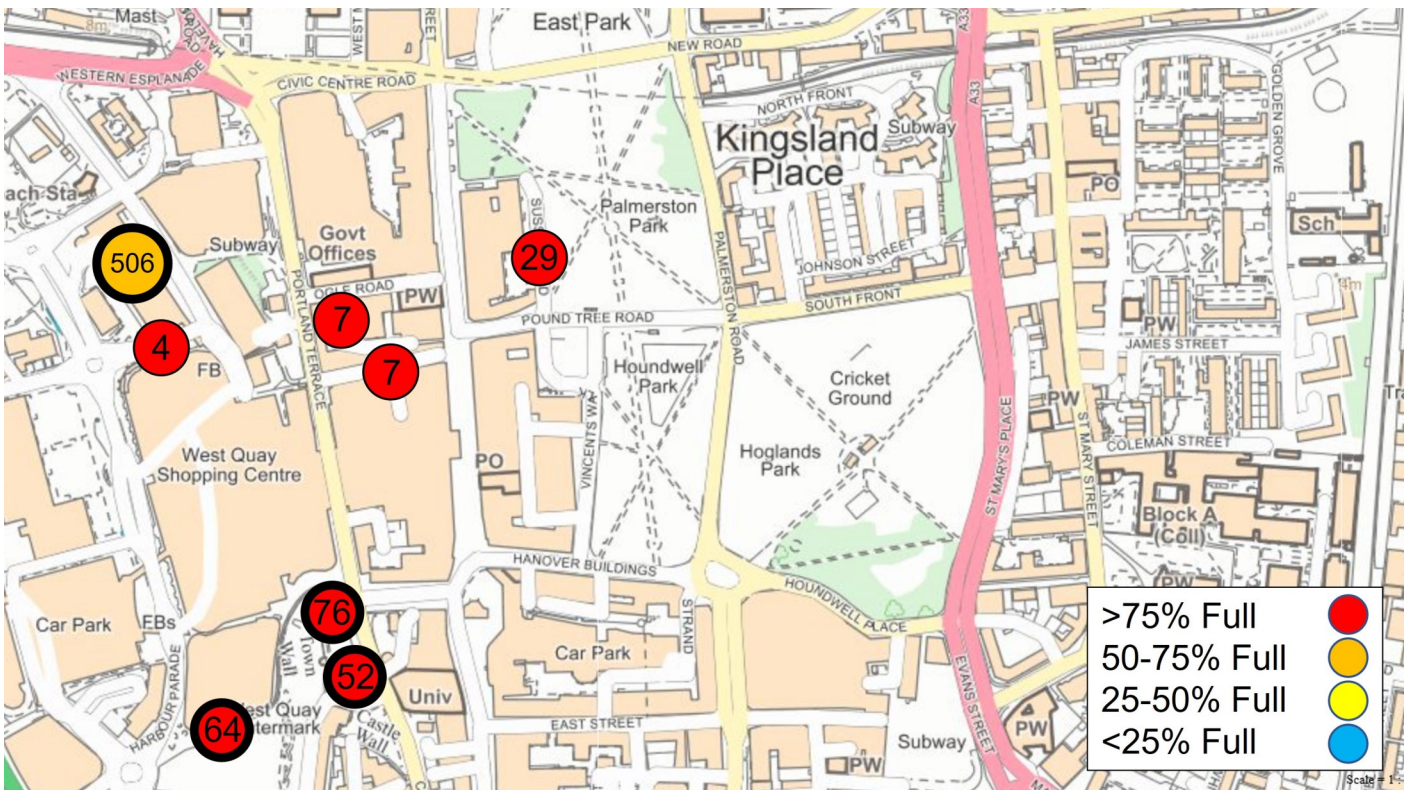

City Centre North—Friday 10th June 2022 19:00 to 20:00

City Centre North—Tuesday 10th June 2022 19:00 to 20:00

City Centre Core—Friday 10th June 2022 19:00 to 20:00

City Centre Core—Tuesday 10th June 2022 19:00 to 20:00

City Centre South—Friday 10th June 2022 19:00 to 20:00

City Centre South—Tuesday 10th June 2022 19:00 to 20:00