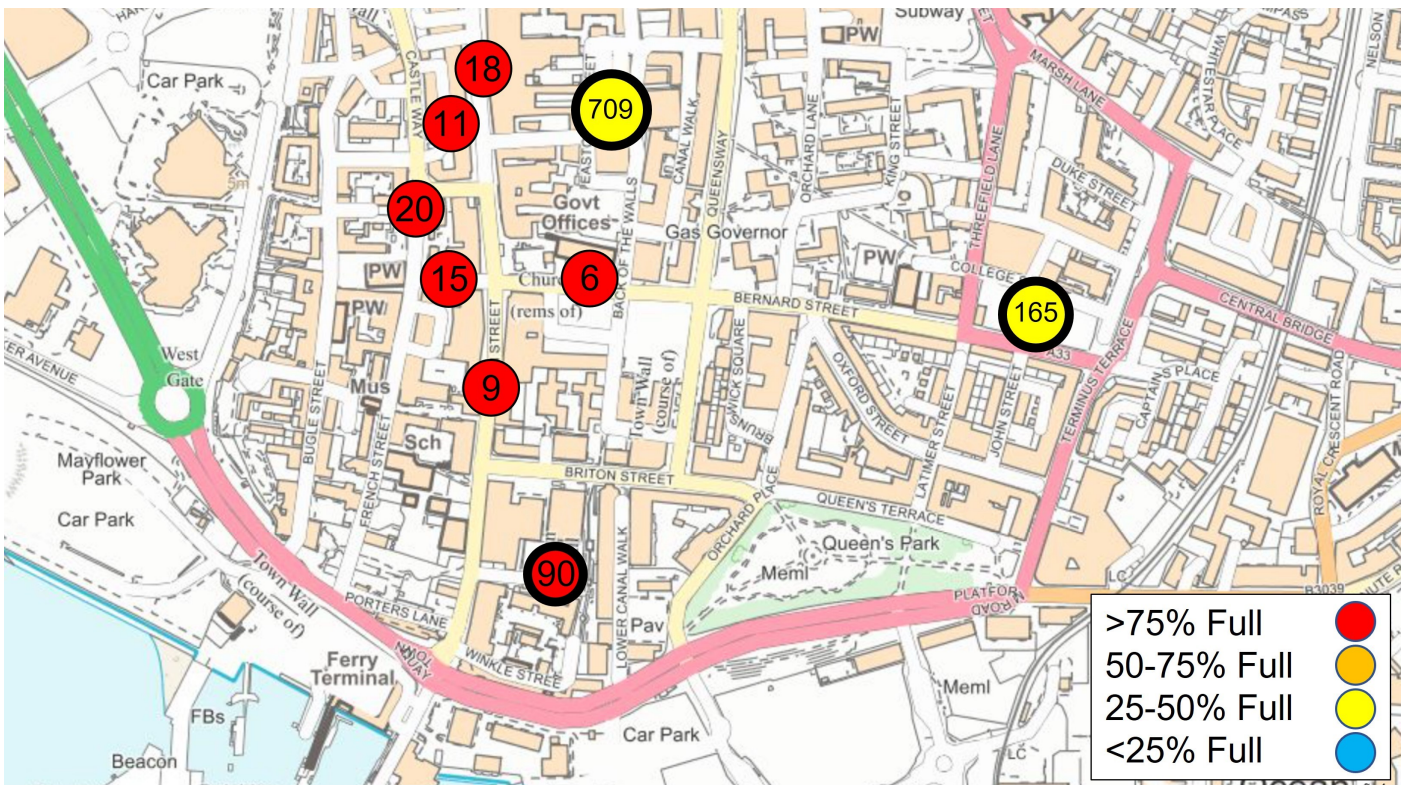

City Centre North—Friday 10th June 2022 19:00 to 20:00

City Centre North—Tuesday 10th June 2022 19:00 to 20:00

City Centre Core—Friday 10th June 2022 19:00 to 20:00

City Centre Core—Tuesday 10th June 2022 19:00 to 20:00

City Centre South—Friday 10th June 2022 19:00 to 20:00

City Centre South—Tuesday 10th June 2022 19:00 to 20:00