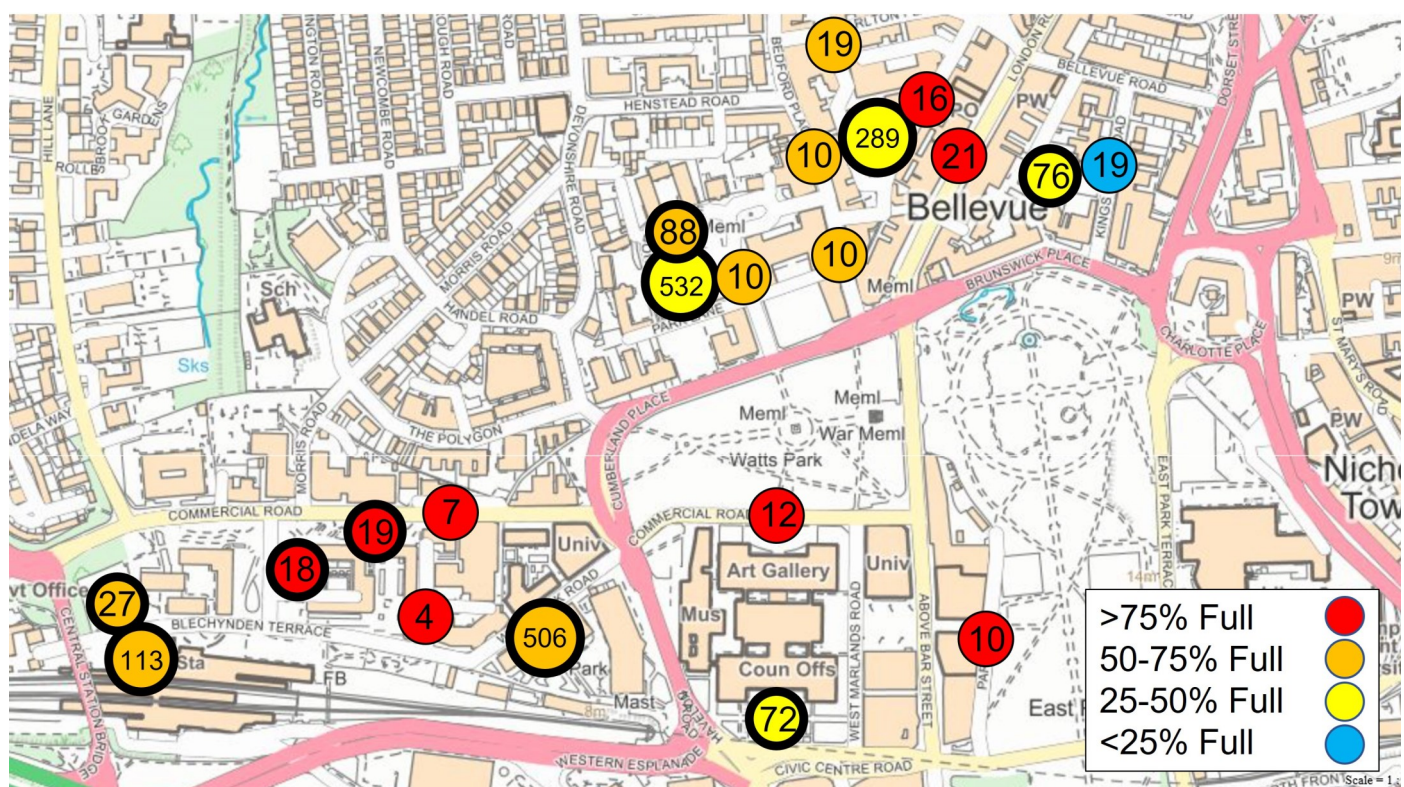

City Centre North—Friday 10th June 2022 19:00 to 20:00

City Centre North—Tuesday 10th June 2022 19:00 to 20:00

City Centre Core—Friday 10th June 2022 19:00 to 20:00

City Centre Core—Tuesday 10th June 2022 19:00 to 20:00

City Centre South—Friday 10th June 2022 19:00 to 20:00

City Centre South—Tuesday 10th June 2022 19:00 to 20:00